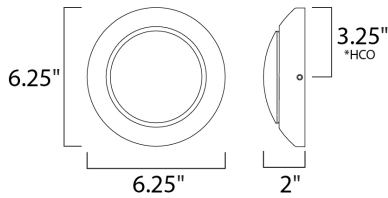

PRODUCT DESCRIPTION

*height from center of outlet to the top of the fixture

MEASUREMENTS

DIMENSION : 6.25" W x 6.25" H x 3.25" Ext
 BACK PLATE : 5.5" W x 0.5" H x 3.25" HCO
 HANGING WEIGHT : 1.936 lb

LAMPING