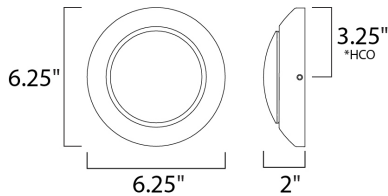

PRODUCT DESCRIPTION

*height from center of outlet to the top of the fixture

MEASUREMENTS

DIMENSION : 6.25" W x 6.25" H x 3.25" Ext
 BACK PLATE : 5.5" W x 0.5" H x 3.25" HCO
 HANGING WEIGHT : 1.936 lb

LAMPING