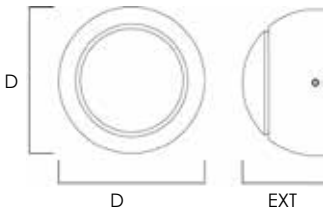

MEASUREMENT

MODEL	DIMENSION	HCO	HANGING WEIGHT	BP WIDTH	BP HEIGHT
E41374	4.75"D x 2.5"EXT	2.25"	1.54 LB	-	-
E41375	6.25"D x 3.25"EXT	3.25"	1.98 LB	5.5"	0.5"

LAMPING

INPUT VOLTAGE : 120V
 LUMENS : 360 Rated (280 Del.)
 BULB : (1) 4W PCB LED (Integrated)
 DIMMABLE : ELV
 CRI : 90+
 COLOR TEMPERATURE: 3000K