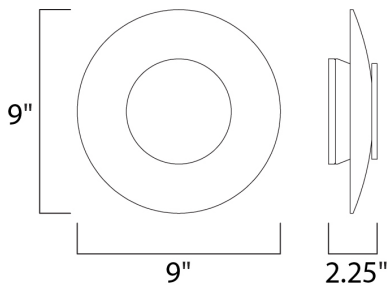

PRODUCT DESCRIPTION

MEASUREMENTS

DIMENSION : 9" W x 9" H x 2.25" Ext
 MAX OAH : 4.5" W x 0.24" H
 HANGING WEIGHT : 1.54 lb

LAMPING

INPUT VOLTAGE : 120V
 LUMENS : 500 Rated (295 Del.)
 BULB : 1 x 5W LED PCB Integrated , 5W Total
 BULB INCLUDED : (Integrated)
 DIMMABLE : No
 CRI : 80+ CRI
 COLOR_TEMP : 3000K
 LIGHTING_DIRECTION : Indirect