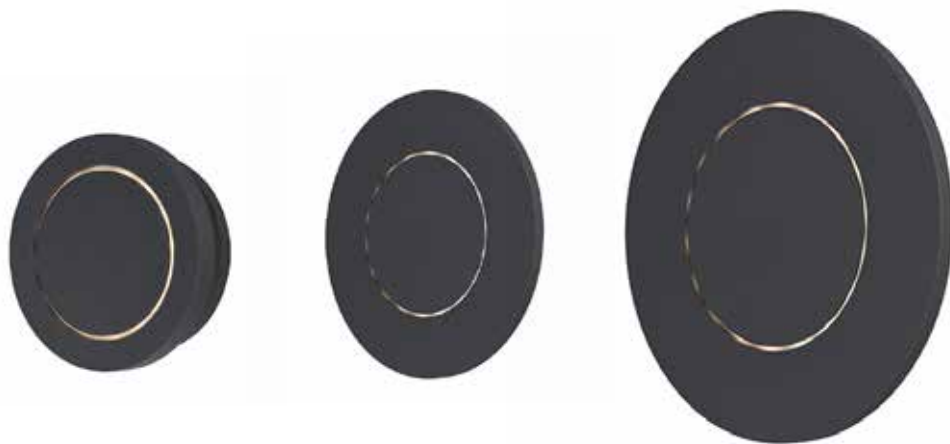

ALUMILUX | WALL SCONCE

E41380 | E41381 | E41382

- ETL/cETL IP65
- LED 3000K, CRI 90+
- Wet Location
- Title 24 for outdoor use

Job Name : _____
 Job Type : _____
 Quantity : _____
 Comments : _____

PRODUCT DESCRIPTION

Bring the outdoors inside with our line of Architectural high quality interior and exterior wall sconces. European in design and machined out of blocks of solid Aluminum, these sconces have both the look and quality expected for the discriminate buyer. High powered LEDs create dramatic light effects and most are approved for wet location applications.

MEASUREMENT

MODEL	DIMENSION	HCO	HANGING WEIGHT
E41380	5.25"D x 5.25"D x 1.75"EXT	2.75"	1.32 LB
E41381	7"D x 7"D x 1.75"EXT	3.50"	2.20 LB
E41382	11.75"D x 11.75"D x 2.75"EXT	6.00"	5.06 LB

LAMPING

MODEL	BULB TYPE	CRI	LUMENS	INIT. DEL	COL TEMP.	DIMMABLE	INPUT
E41380	(1) 6W PCB LED (Integrated)	80+	600	295	3000K	No	120V
E41381	(1) 8W PCB LED (Integrated)	80+	800	505	3000K	No	120V
E41382	(1) 15W PCB LED (Integrated)	80+	1500	1250	3000K	No	120V

FINISHES OPTIONS:

- Bronze (BZ)
- White (WT)

MATERIAL:

Aluminum

AVAILABLE SIZES:

5.25" | 7" | 11.75"

RATINGS:

ETL cETL IP65
 Wet Location
 ADA
 Title 24 (For Outdoor Use)