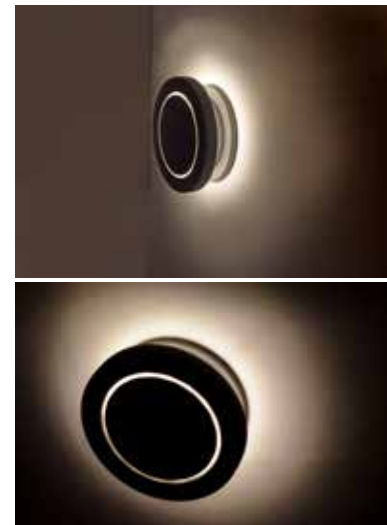

ALUMILUX | WALL SCONCE

E41380 | E41381 | E41382

- ETL/cETL IP65
- LED 3000K, CRI 90+
- Wet Location
- Title 24 for outdoor use

Job Name : _____
 Job Type : _____
 Quantity : _____
 Comments : _____

PRODUCT DESCRIPTION

Bring the outdoors inside with our line of Architectural high quality interior and exterior wall sconces. European in design and machined out of blocks of solid Aluminum, these sconces have both the look and quality expected for the discriminate buyer. High powered LEDs create dramatic light effects and most are approved for wet location applications.

FINISHES OPTIONS:

- Bronze (BZ)
- White (WT)

MATERIAL:

Aluminum

AVAILABLE SIZES:

5.25" | 7" | 11.75"

RATINGS:

ETL cETL IP65
 Wet Location
 ADA
 Title 24 (For Outdoor Use)