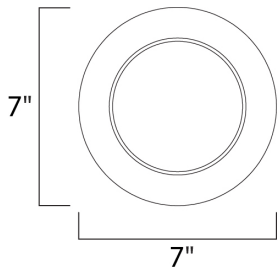

PRODUCT DESCRIPTION

MEASUREMENTS

DIMENSION : 7" W x 7" H x 1.75" Ext
 BACK PLATE : 4.85" W x 4.85" H x 3.5" HCO
 HANGING WEIGHT : 2.2 lb

LAMPING

INPUT VOLTAGE : 120V
 LUMENS : 800 Rated (505 Del.)
 BULB : 1 x 8W LED PCB Integrated , 8W Total
 BULB INCLUDED : (Integrated)
 DIMMABLE : No
 CRI : 80+ CRI
 COLOR_TEMP : 3000K
 LIGHTING_DIRECTION : Indirect