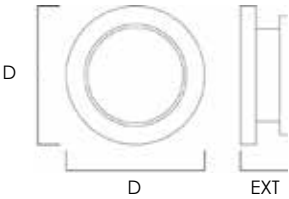

ALUMILUX | WALL SCONCE

E41380 | E41381 | E41382

- ETL/cETL IP65
- LED 3000K, CRI 90+
- Wet Location
- Title 24 for outdoor use

Job Name : _____
Job Type : _____
Quantity : _____
Comments : _____

PRODUCT DESCRIPTION

Bring the outdoors inside with our line of Architectural high quality interior and exterior wall sconces. European in design and machined out of blocks of solid Aluminum, these sconces have both the look and quality expected for the discriminate buyer. High powered LEDs create dramatic light effects and most are approved for wet location applications.

MEASUREMENT

MODEL	DIMENSION	HCO	HANGING WEIGHT
E41380	5.25"D x 5.25"D x 1.75"EXT	2.75"	1.32 LB
E41381	7"D x 7"D x 1.75"EXT	3.50"	2.20 LB
E41382	11.75"D x 11.75"D x 2.75"EXT	6.00"	5.06 LB

LAMPING

MODEL	BULB TYPE	CRI	LUMENS	INIT. DEL	COL TEMP.	DIMMABLE	INPUT
E41380	(1) 6W PCB LED (Integrated)	80+	600	295	3000K	No	120V
E41381	(1) 8W PCB LED (Integrated)	80+	800	505	3000K	No	120V
E41382	(1) 15W PCB LED (Integrated)	80+	1500	1250	3000K	No	120V

FINISHES OPTIONS:

- Bronze (BZ)
- White (WT)

MATERIAL:

Aluminum

AVAILABLE SIZES:

5.25" | 7" | 11.75"

RATINGS:

- ETL cETL IP65
- Wet Location
- ADA
- Title 24 (For Outdoor Use)

ADDITIONAL:

- RATED LIFE: 50,000 Hours
- OPERATING TEMP: -20° C (-4°), 40° C (104° F)
- PHOTOMETRIC: Report Found Online
- LIGHTING DIRECTION: Indirect

Always consult a qualified electrician before installing any lighting product

WESTERN DISTRIBUTION CENTER (HEADQUARTERS)
253 NORTH VINELAND AVE | CITY OF INDUSTRY, CA 91746

EASTERN DISTRIBUTION CENTER
4200 SHIRLEY DR. | ATLANTA, GA 30336

P. 626.956.4200 | F. 626.956.4225 | et2online.com