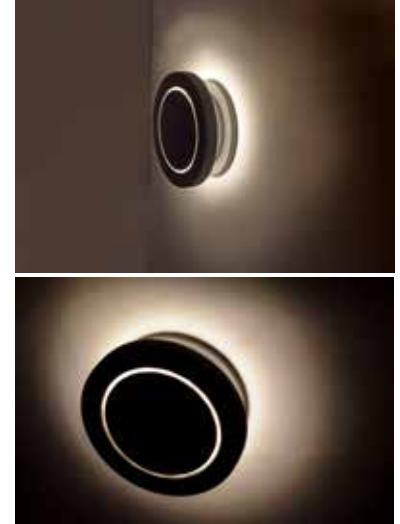

ALUMILUX | WALL SCONCE

E41380 | E41381 | E41382

- ETL/cETL IP65
- LED 3000K, CRI 90+
- Wet Location
- Title 24 for outdoor use

Job Name : _____
 Job Type : _____
 Quantity : _____
 Comments : _____

PRODUCT DESCRIPTION

Bring the outdoors inside with our line of Architectural high quality interior and exterior wall sconces. European in design and machined out of blocks of solid Aluminum, these sconces have both the look and quality expected for the discriminate buyer. High powered LEDs create dramatic light effects and most are approved for wet location applications.

MEASUREMENT

MODEL	DIMENSION	HCO	HANGING WEIGHT
E41380	5.25"D x 5.25"D x 1.75"EXT	2.75"	1.32 LB
E41381	7"D x 7"D x 1.75"EXT	3.50"	2.20 LB
E41382	11.75"D x 11.75"D x 2.75"EXT	6.00"	5.06 LB

LAMPING

MODEL	BULB TYPE	CRI	LUMENS	INIT. DEL	COL TEMP.	DIMMABLE	INPUT
E41380	(1) 6W PCB LED (Integrated)	80+	600	295	3000K	No	120V
E41381	(1) 8W PCB LED (Integrated)	80+	800	505	3000K	No	120V
E41382	(1) 15W PCB LED (Integrated)	80+	1500	1250	3000K	No	120V

FINISHES OPTIONS:

- Bronze (BZ)
- White (WT)

MATERIAL:

Aluminum

AVAILABLE SIZES:

5.25" | 7" | 11.75"

RATINGS:

- ETL cETL IP65
- Wet Location
- ADA
- Title 24 (For Outdoor Use)