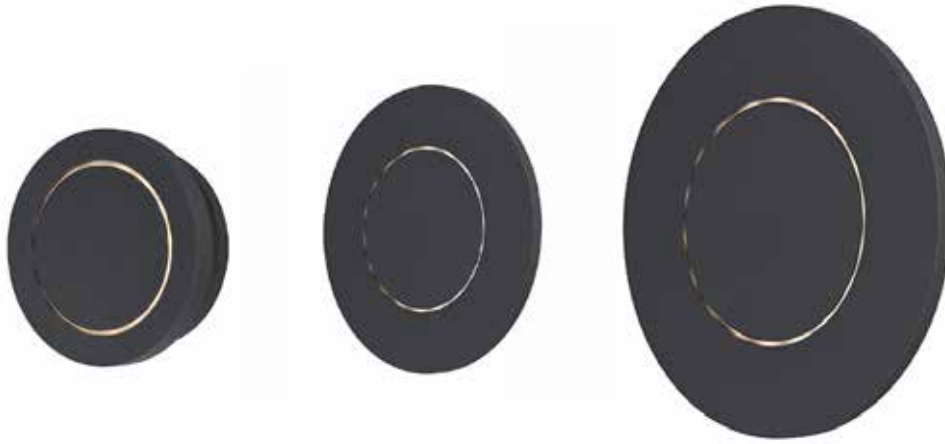

ALUMILUX | WALL SCONCE

E41380 | E41381 | E41382

- ETL/cETL IP65
- LED 3000K, CRI 90+
- Wet Location
- Title 24 for outdoor use

Job Name : _____
 Job Type : _____
 Quantity : _____
 Comments : _____

PRODUCT DESCRIPTION

Bring the outdoors inside with our line of Architectural high quality interior and exterior wall sconces. European in design and machined out of blocks of solid Aluminum, these sconces have both the look and quality expected for the discriminate buyer. High powered LEDs create dramatic light effects and most are approved for wet location applications.

MEASUREMENT

MODEL	DIMENSION	HCO	HANGING WEIGHT
E41380	5.25"D x 5.25"D x 1.75"EXT	2.75"	1.32 LB
E41381	7"D x 7"D x 1.75"EXT	3.50"	2.20 LB
E41382	11.75"D x 11.75"D x 2.75"EXT	6.00"	5.06 LB

LAMPING

MODEL	BULB TYPE	CRI	LUMENS	INIT. DEL	COL TEMP.	DIMMABLE	INPUT
E41380	(1) 6W PCB LED (Integrated)	80+	600	295	3000K	No	120V
E41381	(1) 8W PCB LED (Integrated)	80+	800	505	3000K	No	120V
E41382	(1) 15W PCB LED (Integrated)	80+	1500	1250	3000K	No	120V

FINISHES OPTIONS:

- Bronze (BZ)
- White (WT)

MATERIAL:

Aluminum

AVAILABLE SIZES:

5.25" | 7" | 11.75"

RATINGS:

- ETL cETL IP65
- Wet Location
- ADA
- Title 24 (For Outdoor Use)