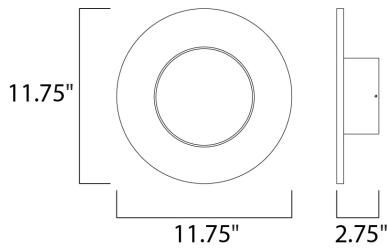

**PRODUCT DESCRIPTION**

**MEASUREMENTS**

DIMENSION : 11.75" W x 11.75" H x 2.75" Ext  
 BACK PLATE : 4.85" W x 4.85" H  
 HANGING WEIGHT : 5.06 lb

**LAMPING**

INPUT VOLTAGE : 120V  
 LUMENS : 1,500 Rated (1,250 Del.)  
 BULB : 1 x 15W LED PCB Integrated , 15W Total  
 BULB INCLUDED : (Integrated)  
 DIMMABLE : No  
 CRI : 80+ CRI  
 COLOR\_TEMP : 3000K  
 LIGHTING\_DIRECTION : Indirect

**FINISHES OPTION**

-  Bronze (BZ)
-  White (WT)

**MATERIAL**

Aluminum

**RATINGS**

cETLus  
 Wet Location  
 ADA

**ADDITIONAL**

INSTALL UP/DOWN: UP/Down  
 OPERATING TEMPERATURE:  
 -20°C (-4°F), 40°C (104°F)