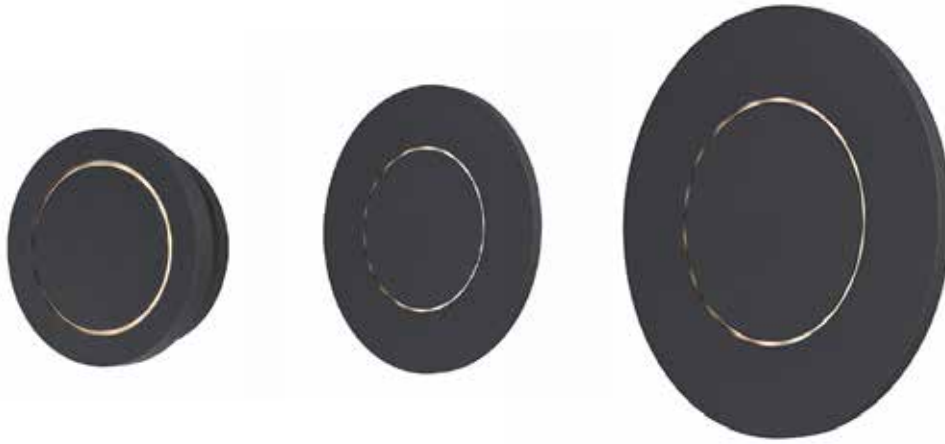

ALUMILUX™ I WALL SCONCE

E41380 | E41381 | E41382

- ETL/cETL IP65
- LED 3000K, CRI 90+
- Wet Location
- Title 24 for outdoor use

Job Name : _____
 Job Type : _____
 Quantity : _____
 Comments : _____

PRODUCT DESCRIPTION

Bring the outdoors inside with our line of Architectural high quality interior and exterior wall sconces. European in design and machined out of blocks of solid Aluminum, these sconces have both the look and quality expected for the discriminate buyer. High powered LEDs create dramatic light effects and most are approved for wet location applications.

MEASUREMENT

MODEL	DIMENSION	HCO	HANGING WEIGHT
E41380	5.25"D x 5.25"D x 1.75"EXT	2.75"	1.32 LB
E41381	7"D x 7"D x 1.75"EXT	3.50"	2.20 LB
E41382	11.75"D x 11.75"D x 2.75"EXT	6.00"	5.06 LB

LAMPING

MODEL	BULB TYPE	CRI	LUMENS	INIT. DEL	COL TEMP.	DIMMABLE	INPUT
E41380	(1) 6W PCB LED (Integrated)	80+	600	295	3000K	No	120V
E41381	(1) 8W PCB LED (Integrated)	80+	800	505	3000K	No	120V
E41382	(1) 15W PCB LED (Integrated)	80+	1500	1250	3000K	No	120V

FINISHES OPTIONS:

- Bronze (BZ)
- White (WT)

MATERIAL:

Aluminum

AVAILABLE SIZES:

5.25" | 7" | 11.75"

RATINGS:

- ETL cETL IP65
- Wet Location
- ADA
- Title 24 (For Outdoor Use)