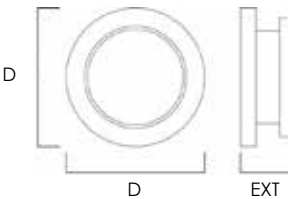

ALUMILUX™ I WALL SCONCE

E41380 | E41381 | E41382

- ETL/cETL IP65
- LED 3000K, CRI 90+
- Wet Location
- Title 24 for outdoor use

Job Name : _____
Job Type : _____
Quantity : _____
Comments : _____

PRODUCT DESCRIPTION

Bring the outdoors inside with our line of Architectural high quality interior and exterior wall sconces. European in design and machined out of blocks of solid Aluminum, these sconces have both the look and quality expected for the discriminate buyer. High powered LEDs create dramatic light effects and most are approved for wet location applications.

MEASUREMENT

MODEL	DIMENSION	HCO	HANGING WEIGHT
E41380	5.25"D x 5.25"D x 1.75"EXT	2.75"	1.32 LB
E41381	7"D x 7"D x 1.75"EXT	3.50"	2.20 LB
E41382	11.75"D x 11.75"D x 2.75"EXT	6.00"	5.06 LB

LAMPING

MODEL	BULB TYPE	CRI	LUMENS	INIT. DEL	COL TEMP.	DIMMABLE	INPUT
E41380	(1) 6W PCB LED (Integrated)	80+	600	295	3000K	No	120V
E41381	(1) 8W PCB LED (Integrated)	80+	800	505	3000K	No	120V
E41382	(1) 15W PCB LED (Integrated)	80+	1500	1250	3000K	No	120V

FINISHES OPTIONS:

- Bronze (BZ)
- White (WT)

MATERIAL:

Aluminum

AVAILABLE SIZES:

5.25" | 7" | 11.75"

RATINGS:

- ETL cETL IP65
- Wet Location
- ADA
- Title 24 (For Outdoor Use)

ADDITIONAL:

- RATED LIFE: 50,000 Hours
- OPERATING TEMP: -20° C (-4°), 40° C (104° F)
- PHOTOMETRIC: Report Found Online
- LIGHTING DIRECTION: Indirect

Always consult a qualified electrician before installing any lighting product

WESTERN DISTRIBUTION CENTER (HEADQUARTERS)
253 NORTH VINELAND AVE | CITY OF INDUSTRY, CA 91746

EASTERN DISTRIBUTION CENTER
4200 SHIRLEY DR. | ATLANTA, GA 30336

P. 626.956.4200 | F. 626.956.4225 | et2online.com