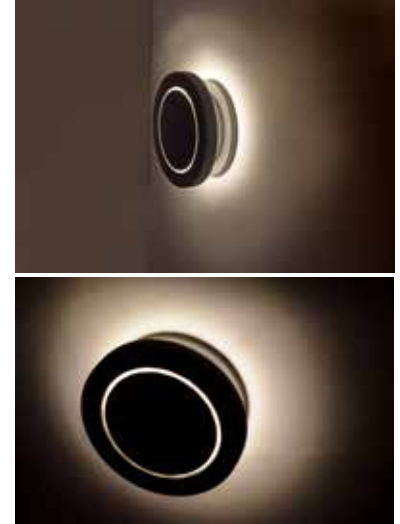

ALUMILUX™ I WALL SCONCE

E41380 | E41381 | E41382

- ETL/cETL IP65
- LED 3000K, CRI 90+
- Wet Location
- Title 24 for outdoor use

Job Name : _____
 Job Type : _____
 Quantity : _____
 Comments : _____

PRODUCT DESCRIPTION

Bring the outdoors inside with our line of Architectural high quality interior and exterior wall sconces. European in design and machined out of blocks of solid Aluminum, these sconces have both the look and quality expected for the discriminate buyer. High powered LEDs create dramatic light effects and most are approved for wet location applications.

MEASUREMENT

MODEL	DIMENSION	HCO	HANGING WEIGHT
E41380	5.25"D x 5.25"D x 1.75"EXT	2.75"	1.32 LB
E41381	7"D x 7"D x 1.75"EXT	3.50"	2.20 LB
E41382	11.75"D x 11.75"D x 2.75"EXT	6.00"	5.06 LB

LAMPING

MODEL	BULB TYPE	CRI	LUMENS	INIT. DEL	COL TEMP.	DIMMABLE	INPUT
E41380	(1) 6W PCB LED (Integrated)	80+	600	295	3000K	No	120V
E41381	(1) 8W PCB LED (Integrated)	80+	800	505	3000K	No	120V
E41382	(1) 15W PCB LED (Integrated)	80+	1500	1250	3000K	No	120V

FINISHES OPTIONS:

- Bronze (BZ)
- White (WT)

MATERIAL:

Aluminum

AVAILABLE SIZES:

5.25" | 7" | 11.75"

RATINGS:

- ETL cETL IP65
- Wet Location
- ADA
- Title 24 (For Outdoor Use)