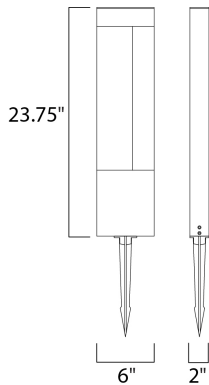

MEASUREMENTS

DIMENSION : 6" L x 2" W x 23.75" H
 CANOPY : 1.5" W x 1.25" H x 5.75" L
 HANGING WEIGHT : 5.5 lb

LAMPING

INPUT VOLTAGE : 12V
 LUMENS : 588 Rated (400 Del.)
 BULB : 1 x 8.4W LED 12V PCB , 8W Total
 BULB INCLUDED : (Integrated)
 DIMMABLE : No
 CRI : 90+ CRI
 COLOR_TEMP : 3000K