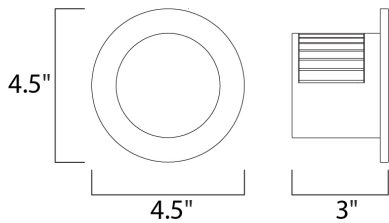

PRODUCT DESCRIPTION

MEASUREMENTS

DIMENSION : 4.5" W x 4.5" H x 3" Ext
 BACK PLATE : 2.25" HCO
 HANGING WEIGHT : 1.54 lb

LAMPING

INPUT VOLTAGE : 120V
 LUMENS : 360 Rated (75 Del.)
 BULB : 1 x 4W LED PCB Integrated , 4W Total
 BULB INCLUDED : (Integrated)
 DIMMABLE : Yes
 CRI : 80+ CRI
 COLOR_TEMP : 3000K

FINISHES OPTION

-  Satin Aluminum (SA)
-  White (WT)

MATERIAL

Aluminum

RATINGS

cETLus
 Wet Location
 ADA

ADDITIONAL

INSTALL UP/DOWN: All
 RATED LIFE 50000 Hours
 OPERATING TEMPERATURE:
 -20°C (-4°F), 40°C (104°F)