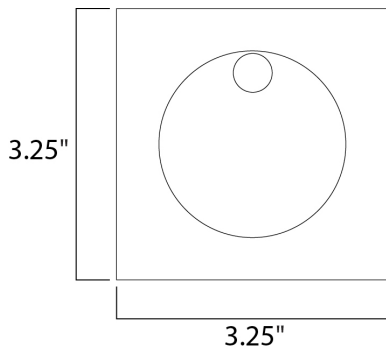

**PRODUCT DESCRIPTION**

**MEASUREMENTS**

DIMENSION : 3.25" W x 3.25" H x 1.5" Ext  
 BACK PLATE : 3" HCO  
 HANGING WEIGHT : 0.53 lb

**LAMPING**

INPUT VOLTAGE : 12V  
 LUMENS : 180 Rated (70 Del.)  
 BULB : 1 x 2W LED 12V PCB , 2W Total  
 BULB INCLUDED : (Integrated)  
 DIMMABLE : No  
 CRI : 90+ CRI  
 COLOR\_TEMP : 3000K  
 LIGHTING\_DIRECTION : Down