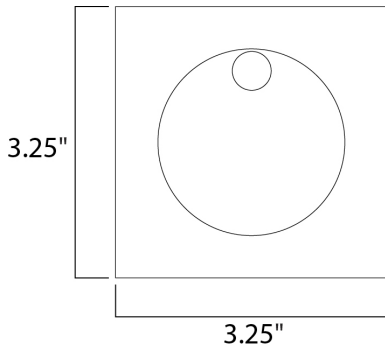

PRODUCT DESCRIPTION

MEASUREMENTS

DIMENSION : 3.25" W x 3.25" H x 1.5" Ext
 BACK PLATE : 3" HCO
 HANGING WEIGHT : 0.53 lb

LAMPING

INPUT VOLTAGE : 12V
 LUMENS : 180 Rated (70 Del.)
 BULB : 1 x 2W LED 12V PCB , 2W Total
 BULB INCLUDED : (Integrated)
 DIMMABLE : No
 CRI : 90+ CRI
 COLOR_TEMP : 3000K
 LIGHTING_DIRECTION : Down