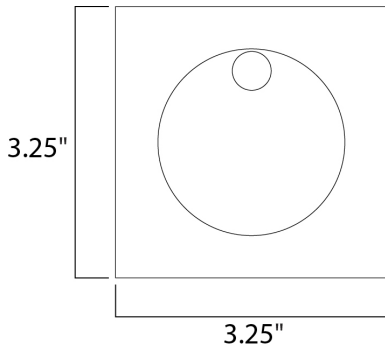

PRODUCT DESCRIPTION

MEASUREMENTS

DIMENSION : 3.25" W x 3.25" H x 1.5" Ext
 BACK PLATE : 3" HCO
 HANGING WEIGHT : 0.53 lb

LAMPING

INPUT VOLTAGE : 12V
 LUMENS : 180 Rated (70 Del.)
 BULB : 1 x 2W LED 12V PCB , 2W Total
 BULB INCLUDED : (Integrated)
 DIMMABLE : No
 CRI : 90+ CRI
 COLOR_TEMP : 3000K
 LIGHTING_DIRECTION : Down