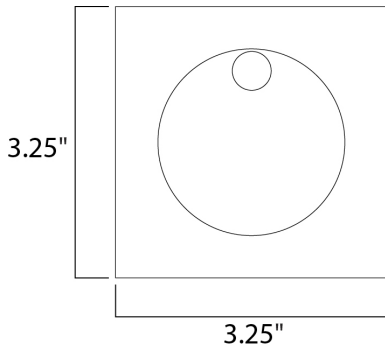

**PRODUCT DESCRIPTION**

**MEASUREMENTS**

DIMENSION : 3.25" W x 3.25" H x 1.5" Ext  
 BACK PLATE : 3" HCO  
 HANGING WEIGHT : 0.53 lb

**LAMPING**

INPUT VOLTAGE : 12V  
 LUMENS : 180 Rated (70 Del.)  
 BULB : 1 x 2W LED 12V PCB , 2W Total  
 BULB INCLUDED : (Integrated)  
 DIMMABLE : No  
 CRI : 90+ CRI  
 COLOR\_TEMP : 3000K  
 LIGHTING\_DIRECTION : Down