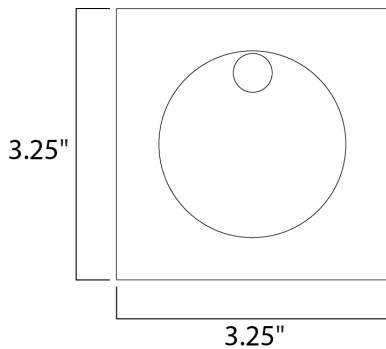

PRODUCT DESCRIPTION

MEASUREMENTS

DIMENSION : 3.25" W x 3.25" H x 1.5" Ext
 BACK PLATE : 3" HCO
 HANGING WEIGHT : 0.53 lb

LAMPING

INPUT VOLTAGE : 12V
 LUMENS : 180 Rated (70 Del.)
 BULB : 1 x 2W LED 12V PCB , 2W Total
 BULB INCLUDED : (Integrated)
 DIMMABLE : No
 CRI : 90+ CRI
 COLOR_TEMP : 3000K
 LIGHTING_DIRECTION : Down