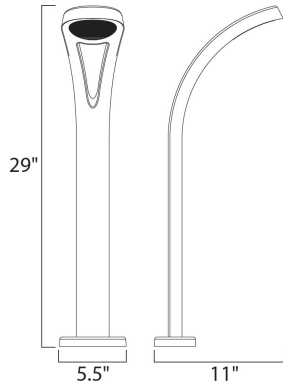

MEASUREMENTS

DIMENSION : 5.5" W x 29" H x 11" Ext
HANGING WEIGHT : 3.81 lb

LAMPING

LUMENS : 315 Rated
BULB : 9 x .5W LED LED , 4W Total
BULB INCLUDED : (Included)
CRI : 80+ CRI
COLOR_TEMP : 3000K

FINISHES OPTION