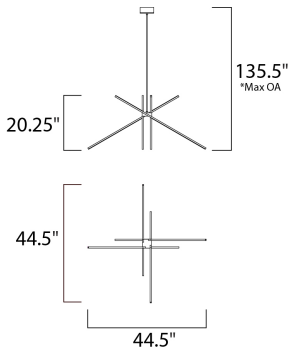

PRODUCT DESCRIPTION

*max overall height

MEASUREMENTS

- DIMENSION : 44.5" W x 20.25" H x 44.5" Ext
- MAX OAH : 135.25" OAH
- CANOPY : 5" W x 2.25" H x 5" L
- HANGING WEIGHT : 7.11 lb

LAMPING

- INPUT VOLTAGE : 120V
- LUMENS : 1,610 Rated (1,500 Del.)
- BULB : 4 x 5.75W LED PCB Integrated , 23W Total
- BULB INCLUDED : (Integrated)
- DIMMABLE : ELV
- CRI : 90 CRI
- COLOR_TEMP : 3000K

FINISHES OPTION

- Black (BK)
- Satin Aluminum (SA)
- White (WT)

MATERIAL

Aluminum + Acrylic

RATINGS

cETLus
Damp Location

ADDITIONAL

ADJUSTABLE
RATED LIFE 40000 Hours
OPERATING TEMPERATURE:
-20°C (-4°F), 40°C (104°F)