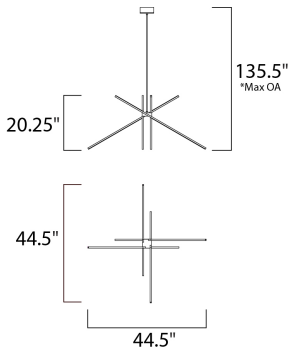

PRODUCT DESCRIPTION

*max overall height

MEASUREMENTS

DIMENSION : 44.5" W x 20.25" H x 44.5" Ext
 MAX OAH : 135.25" OAH
 CANOPY : 5" W x 2.25" H x 5" L
 HANGING WEIGHT : 7.11 lb

LAMPING

INPUT VOLTAGE : 120V
 LUMENS : 1,610 Rated (1,500 Del.)
 BULB : 4 x 5.75W LED PCB Integrated , 23W Total
 BULB INCLUDED : (Integrated)
 DIMMABLE : ELV
 CRI : 90 CRI
 COLOR_TEMP : 3000K

FINISHES OPTION

-  Black (BK)
-  Satin Aluminum (SA)
-  White (WT)

MATERIAL

Aluminum + Acrylic

RATINGS

cETLus
 Dry Location

ADDITIONAL

ADJUSTABLE
 RATED LIFE 40000 Hours
 OPERATING TEMPERATURE:
 -20°C (-4°F), 40°C (104°F)