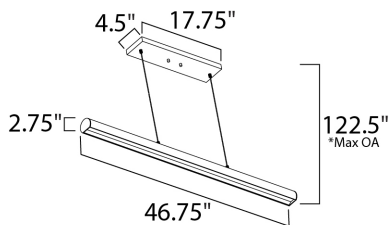

MEASUREMENTS

DIMENSION : 46.75" L x 4.5" W x 2.75" H
 MAX OAH : 122.5" OAH
 CANOPY : 4.25" W x 1" H x 17.75" L
 HANGING WEIGHT : 7.57 lb

LAMPING

INPUT VOLTAGE : 120V
 LUMENS : 2,100 Rated
 BULB : 1 x 30W LED AC Integrated , 30W Total
 BULB INCLUDED : (Integrated)
 DIMMABLE : Electronic Low Voltage (ELV)
 CRI : 90+ CRI
 COLOR_TEMP : 3000K

*max overall height

FINISHES OPTION

-  Satin Aluminum (SA)
-  White (WT)

MATERIAL

Aluminum, Acrylic

RATINGS

cETLus
 Dry Location

ADDITIONAL