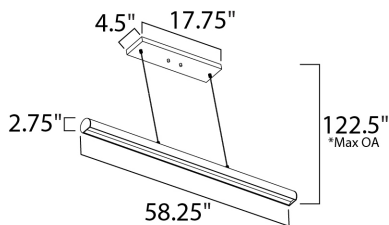

**MEASUREMENTS**

DIMENSION : 58.25" L x 4.5" W x 2.75" H  
 MAX OAH : 122.5" OAH  
 CANOPY : 4.25" W x 1" H x 17.75" L  
 HANGING WEIGHT : 8.8 lb

**LAMPING**

INPUT VOLTAGE : 120V  
 LUMENS : 2,450 Rated  
 BULB : 2 x 17.5W LED AC Integrated , 35W Total  
 BULB INCLUDED : (Integrated)  
 DIMMABLE : Electronic Low Voltage (ELV)  
 CRI : 90+ CRI  
 COLOR\_TEMP : 3000K