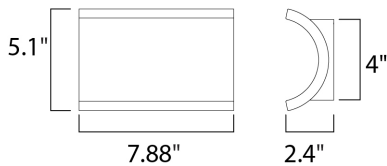

**PRODUCT DESCRIPTION**

**MEASUREMENTS**

DIMENSION : 7.88" W x 5.1" H x 2.4" Ext  
 BACK PLATE : 4" W x 4" H x 4.7" HCO  
 HANGING WEIGHT : 2.42 lb

**LAMPING**

INPUT VOLTAGE : 120V  
 LUMENS : 1,120 Rated (380 Del.)  
 BULB : 2 x 8W LED AC Integrated , 16W Total  
 BULB INCLUDED : (Integrated)  
 DIMMABLE : Electronic Low Voltage (ELV)  
 CRI : 90+ CRI  
 COLOR\_TEMP : 3000K  
 LIGHTING\_DIRECTION : Up/Down