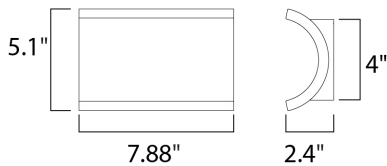

PRODUCT DESCRIPTION

MEASUREMENTS

DIMENSION : 7.88" W x 5.1" H x 2.4" Ext
 BACK PLATE : 4" W x 4" H x 4.7" HCO
 HANGING WEIGHT : 2.42 lb

LAMPING

INPUT VOLTAGE : 120V
 LUMENS : 1,120 Rated (380 Del.)
 BULB : 2 x 8W LED AC Integrated , 16W Total
 BULB INCLUDED : (Integrated)
 DIMMABLE : Electronic Low Voltage (ELV)
 CRI : 90+ CRI
 COLOR_TEMP : 3000K
 LIGHTING_DIRECTION : Up/Down