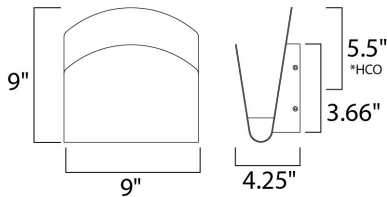

**PRODUCT DESCRIPTION**

\*height from center of outlet to the top of the fixture

**MEASUREMENTS**

DIMENSION : 9" W x 9" H x 4.25" Ext  
 MAX OAH : 3.66" W x 3.66" H  
 HANGING WEIGHT : 4.18 lb

**LAMPING**