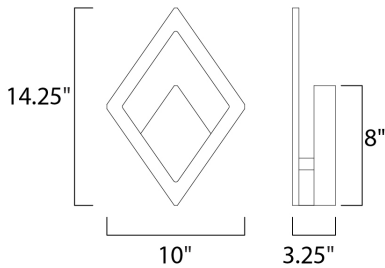

**PRODUCT DESCRIPTION**

**MEASUREMENTS**

DIMENSION : 10" W x 14.25" H x 3.25" Ext  
 BACK PLATE : 5.75" W x 8" H x 9.5" HCO  
 HANGING WEIGHT : 8.8 lb

**LAMPING**

INPUT VOLTAGE : V  
 LUMENS : 1,470 Rated (945 Del.)  
 BULB : 1 x 21W LED PCB Integrated , 21W Total  
 BULB INCLUDED : (Integrated)  
 DIMMABLE : Electronic Low Voltage (ELV)  
 CRI : 90+ CRI  
 COLOR\_TEMP : 3000K  
 LIGHTING\_DIRECTION : Indirect