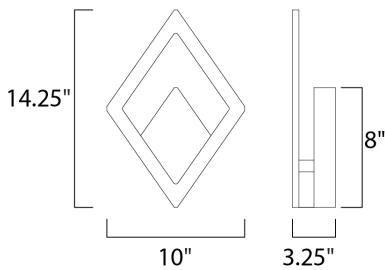

**PRODUCT DESCRIPTION**

**MEASUREMENTS**

DIMENSION : 10" W x 14.25" H x 3.25" Ext  
 BACK PLATE : 5.75" W x 8" H x 9.5" HCO  
 HANGING WEIGHT : 8.8 lb

**LAMPING**

INPUT VOLTAGE : V  
 LUMENS : 1,470 Rated (945 Del.)  
 BULB : 1 x 21W LED PCB Integrated , 21W Total  
 BULB INCLUDED : (Integrated)  
 DIMMABLE : Electronic Low Voltage (ELV)  
 CRI : 90+ CRI  
 COLOR\_TEMP : 3000K  
 LIGHTING\_DIRECTION : Indirect