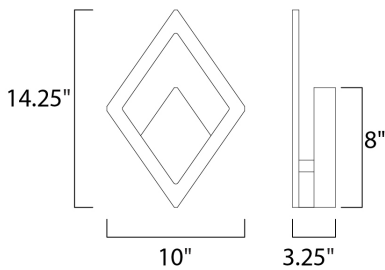

PRODUCT DESCRIPTION

MEASUREMENTS

DIMENSION : 10" W x 14.25" H x 3.25" Ext
 BACK PLATE : 5.75" W x 8" H x 9.5" HCO
 HANGING WEIGHT : 8.8 lb

LAMPING

INPUT VOLTAGE : V
 LUMENS : 1,470 Rated (945 Del.)
 BULB : 1 x 21W LED PCB Integrated , 21W Total
 BULB INCLUDED : (Integrated)
 DIMMABLE : Electronic Low Voltage (ELV)
 CRI : 90+ CRI
 COLOR_TEMP : 3000K
 LIGHTING_DIRECTION : Indirect