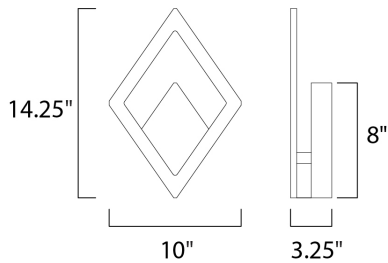

PRODUCT DESCRIPTION

MEASUREMENTS

DIMENSION : 13.5" W x 19.25" H x 3.25" Ext
 BACK PLATE : 5.75" W x 8" H x 14" HCO
 HANGING WEIGHT : 11 lb

LAMPING

INPUT VOLTAGE : V
 LUMENS : 1,750 Rated (1,370 Del.)
 BULB : 1 x 25W LED PCB Integrated , 25W Total
 BULB INCLUDED : (Integrated)
 DIMMABLE : Electronic Low Voltage (ELV)
 CRI : 90+ CRI
 COLOR_TEMP : 3000K
 LIGHTING_DIRECTION : Indirect

FINISHES OPTION

-  Satin Aluminum (SA)
-  White (WT)

MATERIAL

Aluminum

RATINGS

cETLus
 Location
 ADA

ADDITIONAL

INSTALL UP/DOWN: Up/Down
 OPERATING TEMPERATURE:
 -20°C (-4°F), 40°C (104°F)