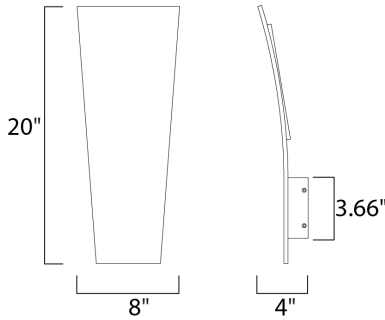

PRODUCT DESCRIPTION

MEASUREMENTS

DIMENSION : 8" W x 20" H x 4" Ext
 BACK PLATE : 3.66" W x 3.66" H x 16" HCO
 HANGING WEIGHT : 6.6 lb

LAMPING

INPUT VOLTAGE : 120V
 LUMENS : 1,680 Rated
 BULB : 2 x 12W LED PCB Integrated , 24W Total
 BULB INCLUDED : (Integrated)
 DIMMABLE : Triac CL
 CRI : 90+ CRI
 COLOR_TEMP : 3000K
 LIGHTING_DIRECTION : Indirect

FINISHES OPTION

-  Satin Aluminum (SA)
-  White (WT)

MATERIAL

Aluminum

RATINGS

cETLus
 Wet Location
 ADA

ADDITIONAL

INSTALL UP/DOWN: Up
 OPERATING TEMPERATURE:
 -20°C (-4°F), 40°C (104°F)