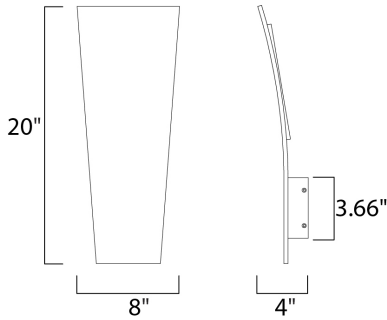

PRODUCT DESCRIPTION

MEASUREMENTS

DIMENSION : 8" W x 20" H x 4" Ext
 BACK PLATE : 3.66" W x 3.66" H x 16" HCO
 HANGING WEIGHT : 6.6 lb

LAMPING

INPUT VOLTAGE : 120V
 LUMENS : 1,680 Rated
 BULB : 2 x 12W LED PCB Integrated , 24W Total
 BULB INCLUDED : (Integrated)
 DIMMABLE : Triac CL
 CRI : 90+ CRI
 COLOR_TEMP : 3000K
 LIGHTING_DIRECTION : Indirect

FINISHES OPTION

-  Satin Aluminum (SA)
-  White (WT)

MATERIAL

Aluminum

RATINGS

cETLus
 Wet Location
 ADA

ADDITIONAL

INSTALL UP/DOWN: Up
 OPERATING TEMPERATURE:
 -20°C (-4°F), 40°C (104°F)