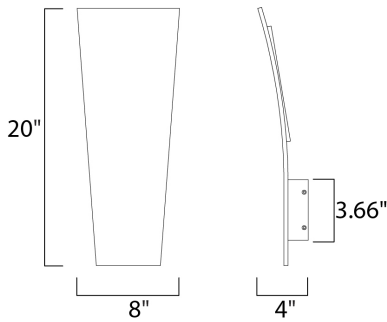

**PRODUCT DESCRIPTION**

**MEASUREMENTS**

DIMENSION : 8" W x 20" H x 4" Ext  
 BACK PLATE : 3.66" W x 3.66" H x 16" HCO  
 HANGING WEIGHT : 6.6 lb

**LAMPING**

INPUT VOLTAGE : 120V  
 LUMENS : 1,680 Rated  
 BULB : 2 x 12W LED PCB Integrated , 24W Total  
 BULB INCLUDED : (Integrated)  
 DIMMABLE : Triac CL  
 CRI : 90+ CRI  
 COLOR\_TEMP : 3000K  
 LIGHTING\_DIRECTION : Indirect

**FINISHES OPTION**

-  Satin Aluminum (SA)
-  White (WT)

**MATERIAL**

Aluminum

**RATINGS**

cETLus  
 Wet Location  
 ADA

**ADDITIONAL**

INSTALL UP/DOWN: Up  
 OPERATING TEMPERATURE:  
 -20°C (-4°F), 40°C (104°F)