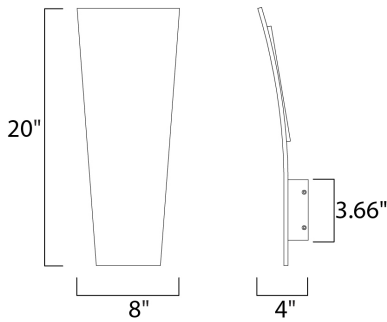

PRODUCT DESCRIPTION

MEASUREMENTS

DIMENSION : 8" W x 20" H x 4" Ext
 BACK PLATE : 3.66" W x 3.66" H x 16" HCO
 HANGING WEIGHT : 6.6 lb

LAMPING

INPUT VOLTAGE : 120V
 LUMENS : 1,680 Rated
 BULB : 2 x 12W LED PCB Integrated , 24W Total
 BULB INCLUDED : (Integrated)
 DIMMABLE : Triac CL
 CRI : 90+ CRI
 COLOR_TEMP : 3000K
 LIGHTING_DIRECTION : Indirect

FINISHES OPTION

-  Satin Aluminum (SA)
-  White (WT)

MATERIAL

Aluminum

RATINGS

cETLus
 Wet Location
 ADA

ADDITIONAL

INSTALL UP/DOWN: Up
 OPERATING TEMPERATURE:
 -20°C (-4°F), 40°C (104°F)