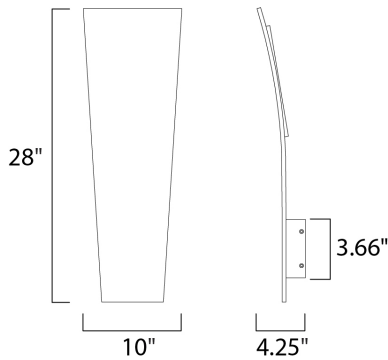

PRODUCT DESCRIPTION

MEASUREMENTS

DIMENSION : 10" W x 28" H x 4.25" Ext
 BACK PLATE : 3.66" W x 3.66" H x 24" HCO
 HANGING WEIGHT : 8.8 lb

LAMPING

INPUT VOLTAGE : 120V
 LUMENS : 1,960 Rated
 BULB : 2 x 14W LED PCB Integrated , 28W Total
 BULB INCLUDED : (Integrated)
 DIMMABLE : Electronic Low Voltage (ELV)
 CRI : 90+ CRI
 COLOR_TEMP : 3000K
 LIGHTING_DIRECTION : Indirect

FINISHES OPTION

-  Bronze (BZ)
-  Satin Aluminum (SA)
-  White (WT)

MATERIAL

Aluminum

RATINGS

cETLus
 Wet Location

ADDITIONAL

INSTALL UP/DOWN: UP/Down
 OPERATING TEMPERATURE:
 -20°C (-4°F), 40°C (104°F)