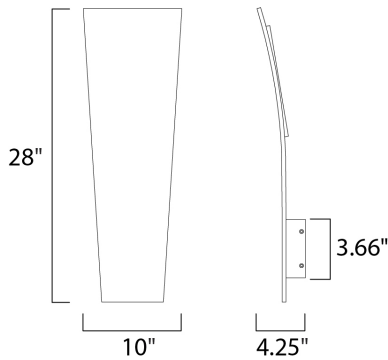

**PRODUCT DESCRIPTION**

**MEASUREMENTS**

DIMENSION : 10" W x 28" H x 4.25" Ext  
 BACK PLATE : 3.66" W x 3.66" H x 24" HCO  
 HANGING WEIGHT : 8.8 lb

**LAMPING**

INPUT VOLTAGE : 120V  
 LUMENS : 1,960 Rated  
 BULB : 2 x 14W LED PCB Integrated , 28W Total  
 BULB INCLUDED : (Integrated)  
 DIMMABLE : Electronic Low Voltage (ELV)  
 CRI : 90+ CRI  
 COLOR\_TEMP : 3000K  
 LIGHTING\_DIRECTION : Indirect

**FINISHES OPTION**

-  Bronze (BZ)
-  Satin Aluminum (SA)
-  White (WT)

**MATERIAL**

Aluminum

**RATINGS**

cETLus  
 Wet Location

**ADDITIONAL**

INSTALL UP/DOWN: UP/Down  
 OPERATING TEMPERATURE:  
 -20°C (-4°F), 40°C (104°F)