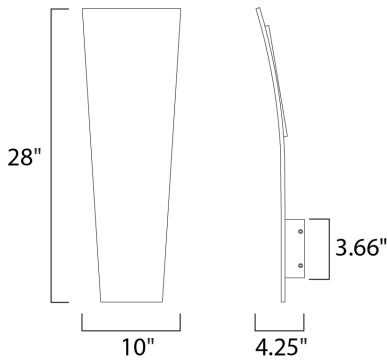

**PRODUCT DESCRIPTION**

**MEASUREMENTS**

DIMENSION : 10" W x 28" H x 4.25" Ext  
 BACK PLATE : 3.66" W x 3.66" H x 24" HCO  
 HANGING WEIGHT : 8.8 lb

**LAMPING**

INPUT VOLTAGE : 120V  
 LUMENS : 1,960 Rated  
 BULB : 2 x 14W LED PCB Integrated , 28W Total  
 BULB INCLUDED : (Integrated)  
 DIMMABLE : Electronic Low Voltage (ELV)  
 CRI : 90+ CRI  
 COLOR\_TEMP : 3000K  
 LIGHTING\_DIRECTION : Indirect

**FINISHES OPTION**

-  Bronze (BZ)
-  Satin Aluminum (SA)
-  White (WT)

**MATERIAL**

Aluminum

**RATINGS**

cETLus  
 Wet Location

**ADDITIONAL**

INSTALL UP/DOWN: UP/Down  
 OPERATING TEMPERATURE:  
 -20°C (-4°F), 40°C (104°F)