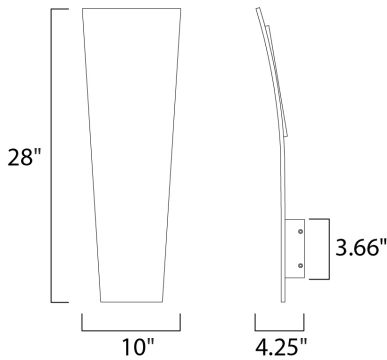

PRODUCT DESCRIPTION

MEASUREMENTS

DIMENSION : 10" W x 28" H x 4.25" Ext
 BACK PLATE : 3.66" W x 3.66" H x 24" HCO
 HANGING WEIGHT : 8.8 lb

LAMPING

INPUT VOLTAGE : 120V
 LUMENS : 1,960 Rated
 BULB : 2 x 14W LED PCB Integrated , 28W Total
 BULB INCLUDED : (Integrated)
 DIMMABLE : Electronic Low Voltage (ELV)
 CRI : 90+ CRI
 COLOR_TEMP : 3000K
 LIGHTING_DIRECTION : Indirect

FINISHES OPTION

-  Bronze (BZ)
-  Satin Aluminum (SA)
-  White (WT)

MATERIAL

Aluminum

RATINGS

cETLus
 Wet Location

ADDITIONAL

INSTALL UP/DOWN: UP/Down
 OPERATING TEMPERATURE:
 -20°C (-4°F), 40°C (104°F)