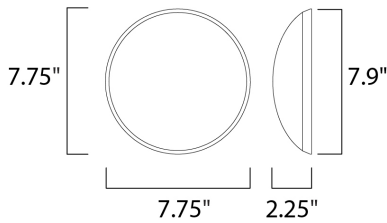

**PRODUCT DESCRIPTION**

**MEASUREMENTS**

DIMENSION : 7.75" W x 7.75" H x 2.25" Ext  
 BACK PLATE : 7.9" W x 1" H x 4" HCO  
 HANGING WEIGHT : 2.64 lb

**LAMPING**

INPUT VOLTAGE : V  
 LUMENS : 840 Rated (800 Del.)  
 BULB : 1 x 12W LED PCB Integrated , 12W Total  
 BULB INCLUDED : (Integrated)  
 DIMMABLE : Electronic Low Voltage (ELV)  
 CRI : 90+ CRI  
 COLOR\_TEMP : 3000K  
 LIGHTING\_DIRECTION : Indirect

**FINISHES OPTION**

-  Bronze (BZ)
-  Satin Aluminum (SA)
-  White (WT)

**MATERIAL**

Aluminum

**RATINGS**

cETLus  
 Location  
 ADA

**ADDITIONAL**

INSTALL UP/DOWN: All  
 OPERATING TEMPERATURE:  
 -20°C (-4°F), 40°C (104°F)