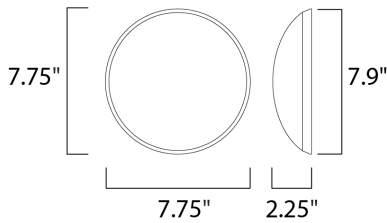

PRODUCT DESCRIPTION

MEASUREMENTS

DIMENSION : 7.75" W x 7.75" H x 2.25" Ext
 BACK PLATE : 7.9" W x 1" H x 4" HCO
 HANGING WEIGHT : 2.64 lb

LAMPING

INPUT VOLTAGE : V
 LUMENS : 840 Rated (800 Del.)
 BULB : 1 x 12W LED PCB Integrated , 12W Total
 BULB INCLUDED : (Integrated)
 DIMMABLE : Electronic Low Voltage (ELV)
 CRI : 90+ CRI
 COLOR_TEMP : 3000K
 LIGHTING_DIRECTION : Indirect

FINISHES OPTION

-  Satin Aluminum (SA)
-  White (WT)

MATERIAL

Aluminum

RATINGS

cETLus
 Location
 ADA

ADDITIONAL

INSTALL UP/DOWN: Any
 OPERATING TEMPERATURE:
 -20°C (-4°F), 40°C (104°F)