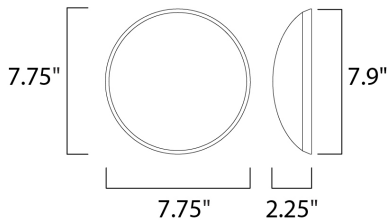

PRODUCT DESCRIPTION

MEASUREMENTS

DIMENSION : 7.75" W x 7.75" H x 2.25" Ext
 BACK PLATE : 7.9" W x 1" H x 4" HCO
 HANGING WEIGHT : 2.64 lb

LAMPING

INPUT VOLTAGE : V
 LUMENS : 840 Rated (800 Del.)
 BULB : 1 x 12W LED PCB Integrated , 12W Total
 BULB INCLUDED : (Integrated)
 DIMMABLE : Electronic Low Voltage (ELV)
 CRI : 90+ CRI
 COLOR_TEMP : 3000K
 LIGHTING_DIRECTION : Indirect

FINISHES OPTION

-  Satin Aluminum (SA)
-  White (WT)

MATERIAL

Aluminum

RATINGS

cETLus
 Location
 ADA

ADDITIONAL

INSTALL UP/DOWN: Any
 OPERATING TEMPERATURE:
 -20°C (-4°F), 40°C (104°F)