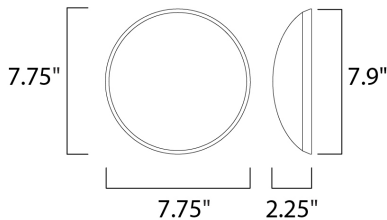

**PRODUCT DESCRIPTION**

**MEASUREMENTS**

DIMENSION : 7.75" W x 7.75" H x 2.25" Ext  
 BACK PLATE : 7.9" W x 1" H x 4" HCO  
 HANGING WEIGHT : 2.64 lb

**LAMPING**

INPUT VOLTAGE : V  
 LUMENS : 840 Rated (800 Del.)  
 BULB : 1 x 12W LED PCB Integrated , 12W Total  
 BULB INCLUDED : (Integrated)  
 DIMMABLE : Electronic Low Voltage (ELV)  
 CRI : 90+ CRI  
 COLOR\_TEMP : 3000K  
 LIGHTING\_DIRECTION : Indirect

**FINISHES OPTION**

-  Satin Aluminum (SA)
-  White (WT)

**MATERIAL**

Aluminum

**RATINGS**

cETLus  
 Location  
 ADA

**ADDITIONAL**

INSTALL UP/DOWN: Any  
 OPERATING TEMPERATURE:  
 -20°C (-4°F), 40°C (104°F)