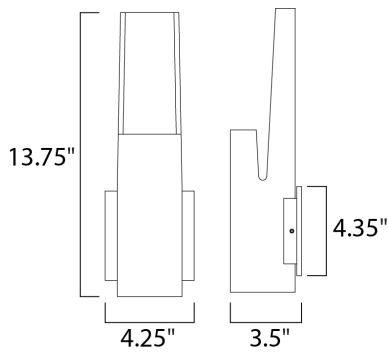

PRODUCT DESCRIPTION

MEASUREMENTS

DIMENSION : 4.25" W x 13.75" H x 3.5" Ext
 BACK PLATE : 4.35" W x 4.35" H x 11.75" HCO
 HANGING WEIGHT : 3.74 lb

LAMPING

INPUT VOLTAGE : 120V
 LUMENS : 560 Rated (503 Del.)
 BULB : 1 x 4W LED PCB Integrated , 4W Total
 BULB INCLUDED : (Integrated)
 DIMMABLE : Electronic Low Voltage (ELV)
 CRI : 90+ CRI
 COLOR_TEMP : 3000K
 LIGHTING_DIRECTION : Up/Down

FINISHES OPTION

-  Bronze (BZ)
-  White (WT)

MATERIAL

Aluminum

RATINGS

cETLus
 Wet Location
 ADA

ADDITIONAL

INSTALL UP/DOWN: Up
 OPERATING TEMPERATURE:
 -20°C (-4°F), 40°C (104°F)