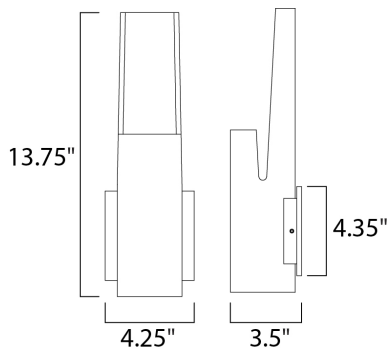

**PRODUCT DESCRIPTION**

**MEASUREMENTS**

DIMENSION : 4.25" W x 13.75" H x 3.5" Ext  
 BACK PLATE : 4.35" W x 4.35" H x 11.75" HCO  
 HANGING WEIGHT : 3.74 lb

**LAMPING**

INPUT VOLTAGE : 120V  
 LUMENS : 560 Rated (503 Del.)  
 BULB : 1 x 4W LED PCB Integrated , 4W Total  
 BULB INCLUDED : (Integrated)  
 DIMMABLE : Electronic Low Voltage (ELV)  
 CRI : 90+ CRI  
 COLOR\_TEMP : 3000K  
 LIGHTING\_DIRECTION : Up/Down

**FINISHES OPTION**

-  Bronze (BZ)
-  White (WT)

**MATERIAL**

Aluminum

**RATINGS**

cETLus  
 Wet Location  
 ADA

**ADDITIONAL**

INSTALL UP/DOWN: Up  
 OPERATING TEMPERATURE:  
 -20°C (-4°F), 40°C (104°F)