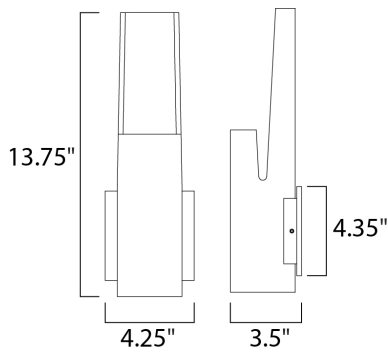

**PRODUCT DESCRIPTION**

**MEASUREMENTS**

DIMENSION : 4.25" W x 13.75" H x 3.5" Ext  
 BACK PLATE : 4.35" W x 4.35" H x 11.75" HCO  
 HANGING WEIGHT : 3.74 lb

**LAMPING**

INPUT VOLTAGE : 120V  
 LUMENS : 560 Rated (503 Del.)  
 BULB : 1 x 4W LED PCB Integrated , 4W Total  
 BULB INCLUDED : (Integrated)  
 DIMMABLE : Electronic Low Voltage (ELV)  
 CRI : 90+ CRI  
 COLOR\_TEMP : 3000K  
 LIGHTING\_DIRECTION : Up/Down

**FINISHES OPTION**

-  Bronze (BZ)
-  White (WT)

**MATERIAL**

Aluminum

**RATINGS**

cETLus  
 Wet Location  
 ADA

**ADDITIONAL**

INSTALL UP/DOWN: Up  
 OPERATING TEMPERATURE:  
 -20°C (-4°F), 40°C (104°F)