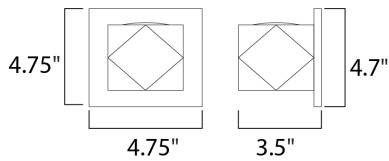

PRODUCT DESCRIPTION

MEASUREMENTS

DIMENSION : 4.75" W x 4.75" H x 3.5" Ext
 BACK PLATE : 4.7" W x 4.7" H x 2.5" HCO
 HANGING WEIGHT : 2.2 lb

LAMPING

INPUT VOLTAGE : 120V
 LUMENS : 420 Rated (270 Del.)
 BULB : 2 x 3W LED PCB Integrated , 6W Total
 BULB INCLUDED : (Integrated)
 DIMMABLE : Electronic Low Voltage (ELV)
 CRI : 90+ CRI
 COLOR_TEMP : 3000K