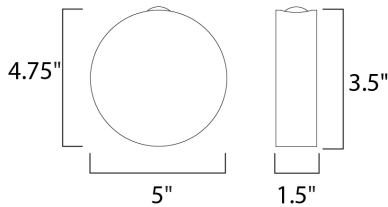

PRODUCT DESCRIPTION

MEASUREMENTS

DIMENSION : 4.75" W x 5" H x 1.5" Ext
 BACK PLATE : 3.5" W x 0.4" H x 2.5" HCO
 HANGING WEIGHT : 1.54 lb

LAMPING

INPUT VOLTAGE : 120V
 LUMENS : 280 Rated
 BULB : 1 x 4W LED PCB Integrated , 4W Total
 BULB INCLUDED : (Integrated)
 DIMMABLE : NO
 CRI : 90+ CRI
 COLOR_TEMP : 3000K