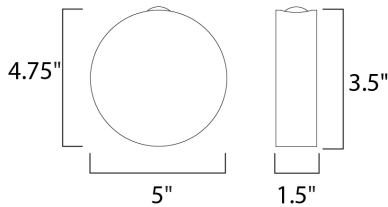

**PRODUCT DESCRIPTION**

**MEASUREMENTS**

DIMENSION : 4.75" W x 5" H x 1.5" Ext  
 BACK PLATE : 3.5" W x 0.4" H x 2.5" HCO  
 HANGING WEIGHT : 1.54 lb

**LAMPING**

INPUT VOLTAGE : 120V  
 LUMENS : 280 Rated  
 BULB : 1 x 4W LED PCB Integrated , 4W Total  
 BULB INCLUDED : (Integrated)  
 DIMMABLE : NO  
 CRI : 90+ CRI  
 COLOR\_TEMP : 3000K