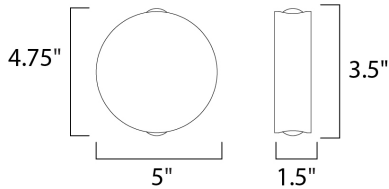

PRODUCT DESCRIPTION

MEASUREMENTS

DIMENSION : 4.75" W x 5" H x 1.5" Ext
 BACK PLATE : 3.5" W x 0.4" H x 2.5" HCO
 HANGING WEIGHT : 1.54 lb

LAMPING

INPUT VOLTAGE : 120V
 LUMENS : 560 Rated
 BULB : 2 x 4W LED PCB Integrated , 8W Total
 BULB INCLUDED : (Integrated)
 DIMMABLE : Electronic Low Voltage (ELV)
 CRI : 90+ CRI
 COLOR_TEMP : 3000K

FINISHES OPTION

-  Satin Aluminum (SA)
-  White (WT)

MATERIAL

Aluminum

RATINGS

cETLus
 Wet Location
 ADA

ADDITIONAL

INSTALL UP/DOWN: All
 OPERATING TEMPERATURE:
 -20°C (-4°F), 40°C (104°F)