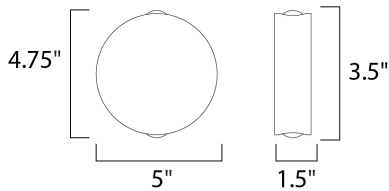

PRODUCT DESCRIPTION

MEASUREMENTS

DIMENSION : 4.75" W x 5" H x 1.5" Ext
 BACK PLATE : 3.5" W x 0.4" H x 2.5" HCO
 HANGING WEIGHT : 1.54 lb

LAMPING

INPUT VOLTAGE : 120V
 LUMENS : 560 Rated
 BULB : 2 x 4W LED PCB Integrated , 8W Total
 BULB INCLUDED : (Integrated)
 DIMMABLE : Electronic Low Voltage (ELV)
 CRI : 90+ CRI
 COLOR_TEMP : 3000K