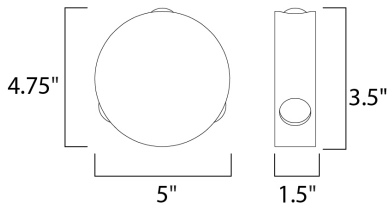

PRODUCT DESCRIPTION

MEASUREMENTS

DIMENSION : 4.75" W x 5" H x 1.5" Ext
 BACK PLATE : 3.5" W x 0.4" H x 2.5" HCO
 HANGING WEIGHT : 1.54 lb

LAMPING

INPUT VOLTAGE : 120V
 LUMENS : 840 Rated
 BULB : 3 x 4W LED PCB Integrated , 12W Total
 BULB INCLUDED : (Integrated)
 DIMMABLE : Electronic Low Voltage (ELV)
 CRI : 90+ CRI
 COLOR_TEMP : 3000K