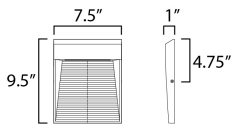

**MEASUREMENTS**

DIMENSION : 7.5" W x 9.5" H x 1" Ext  
 BACK PLATE : 7.5" W x 9.5" H x 4.75" HCO  
 HANGING WEIGHT : 2.16 lb

**LAMPING**

INPUT VOLTAGE : 120V  
 LUMENS : 2,000 Rated (930 Del.)  
 BULB : 1 x 20W LED AC Integrated , 20W Total  
 BULB INCLUDED : (Integrated)  
 DIMMABLE :  
 CRI : 90 CRI  
 COLOR\_TEMP : 3000K  
 LIGHTING\_DIRECTION : Down