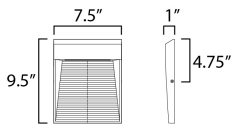

MEASUREMENTS

DIMENSION : 7.5" W x 9.5" H x 1" Ext
 BACK PLATE : 7.5" W x 9.5" H x 4.75" HCO
 HANGING WEIGHT : 2.16 lb

LAMPING

INPUT VOLTAGE : 120V
 LUMENS : 2,000 Rated (930 Del.)
 BULB : 1 x 20W LED AC Integrated , 20W Total
 BULB INCLUDED : (Integrated)
 DIMMABLE :
 CRI : 90 CRI
 COLOR_TEMP : 3000K
 LIGHTING_DIRECTION : Down