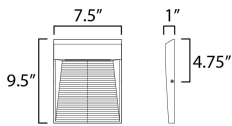

**MEASUREMENTS**

DIMENSION : 7.5" W x 9.5" H x 1" Ext  
 BACK PLATE : 7.5" W x 9.5" H x 4.75" HCO  
 HANGING WEIGHT : 2.16 lb

**LAMPING**

INPUT VOLTAGE : 120V  
 LUMENS : 2,000 Rated (820 Del.)  
 BULB : 1 x 20W LED AC Integrated , 20W Total  
 BULB INCLUDED : (Integrated)  
 DIMMABLE :  
 CRI : 90 CRI  
 COLOR\_TEMP : 3000K  
 LIGHTING\_DIRECTION : Down