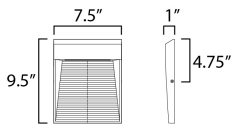

MEASUREMENTS

DIMENSION : 7.5" W x 9.5" H x 1" Ext
 BACK PLATE : 7.5" W x 9.5" H x 4.75" HCO
 HANGING WEIGHT : 2.16 lb

LAMPING

INPUT VOLTAGE : 120V
 LUMENS : 2,000 Rated (820 Del.)
 BULB : 1 x 20W LED AC Integrated , 20W Total
 BULB INCLUDED : (Integrated)
 DIMMABLE :
 CRI : 90 CRI
 COLOR_TEMP : 3000K
 LIGHTING_DIRECTION : Down