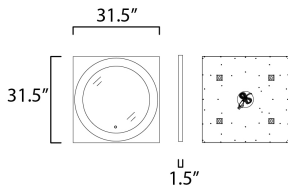

PRODUCT DESCRIPTION

MEASUREMENTS

DIMENSION : 31.5" L x 31.5" W x 31.5" H x 1.5" Ext
 HANGING WEIGHT : 29.3 lb

LAMPING

INPUT VOLTAGE : 120V
 LUMENS : 2,240 Rated (2,087 Del.)
 BULB : 1 x 28W LED PCB Integrated , 28W Total
 BULB INCLUDED : (Integrated)
 DIMMABLE : Touch Dimmer
 CRI : 80 CRI
 COLOR_TEMP : 3000K
 LIGHTING_DIRECTION : Indirect