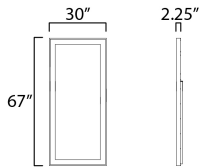

**PRODUCT DESCRIPTION**

**MEASUREMENTS**

DIMENSION : 30" W x 67" H x 2.25" Ext  
 HANGING WEIGHT : 62.48 lb

**LAMPING**

INPUT VOLTAGE : 120V  
 LUMENS : 6,000 Rated (1,200 Del.)  
 BULB : 1 x 60W LED DC Integrated , 60W Total  
 BULB INCLUDED : (Integrated)  
 DIMMABLE :  
 CRI : 90 CRI  
 COLOR\_TEMP : 3000-4500-6400K