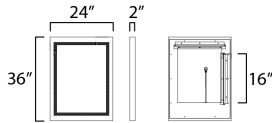

MEASUREMENTS

DIMENSION : 24" W x 36" H x 2" Ext
 HANGING WEIGHT : 32.34 lb

LAMPING

INPUT VOLTAGE : 120V
 LUMENS : 5,200 Rated (520 Del.)
 BULB : 1 x 52W LED DC Integrated , 52W Total
 BULB INCLUDED : (Integrated)
 DIMMABLE :
 CRI : 90 CRI
 COLOR_TEMP : 30-40-50K