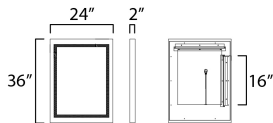

MEASUREMENTS

DIMENSION : 24" W x 36" H x 2" Ext
 HANGING WEIGHT : 32.34 lb

LAMPING

INPUT VOLTAGE : 120V
 LUMENS : 5,200 Rated (520 Del.)
 BULB : 1 x 52W LED DC Integrated , 52W Total
 BULB INCLUDED : (Integrated)
 CRI : 90 CRI
 COLOR_TEMP : 30-40-50K