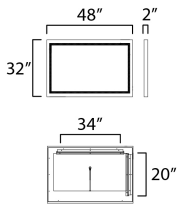

**MEASUREMENTS**

DIMENSION : 48" W x 32" H x 2" Ext  
 HANGING WEIGHT : 42.68 lb

**LAMPING**

INPUT VOLTAGE : 120V  
 LUMENS : 7,200 Rated (720 Del.)  
 BULB : 1 x 72W LED DC Integrated , 72W Total  
 BULB INCLUDED : (Integrated)  
 DIMMABLE :  
 CRI : 90 CRI  
 COLOR\_TEMP : 30-40-50K