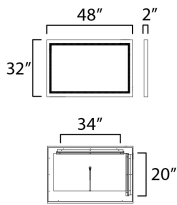

MEASUREMENTS

DIMENSION : 48" W x 32" H x 2" Ext
 HANGING WEIGHT : 42.68 lb

LAMPING

INPUT VOLTAGE : 120V
 LUMENS : 7,200 Rated (720 Del.)
 BULB : 1 x 72W LED DC Integrated , 72W Total
 BULB INCLUDED : (Integrated)
 CRI : 90 CRI
 COLOR_TEMP : 30-40-50K