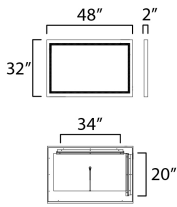

MEASUREMENTS

DIMENSION : 48" W x 32" H x 2" Ext
 HANGING WEIGHT : 42.68 lb

LAMPING

INPUT VOLTAGE : 120V
 LUMENS : 7,200 Rated (720 Del.)
 BULB : 1 x 72W LED DC Integrated , 72W Total
 BULB INCLUDED : (Integrated)
 DIMMABLE :
 CRI : 90 CRI
 COLOR_TEMP : 30-40-50K