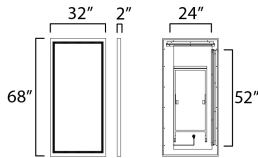

MEASUREMENTS

DIMENSION : 32" W x 68" H x 2" Ext
 HANGING WEIGHT : 73.04 lb

LAMPING

INPUT VOLTAGE : 120V
 LUMENS : 8,600 Rated (860 Del.)
 BULB : 1 x 86W LED DC Integrated , 86W Total
 BULB INCLUDED : (Integrated)
 DIMMABLE :
 CRI : 90 CRI
 COLOR_TEMP : 30-40-50K