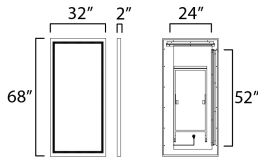

MEASUREMENTS

DIMENSION : 32" W x 68" H x 2" Ext
 HANGING WEIGHT : 73.04 lb

LAMPING

INPUT VOLTAGE : 120V
 LUMENS : 8,600 Rated (860 Del.)
 BULB : 1 x 86W LED DC Integrated , 86W Total
 BULB INCLUDED : (Integrated)
 CRI : 90 CRI
 COLOR_TEMP : 30-40-50K