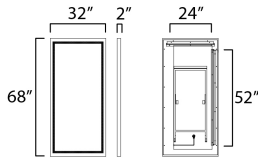

**MEASUREMENTS**

DIMENSION : 32" W x 68" H x 2" Ext  
 HANGING WEIGHT : 73.04 lb

**LAMPING**

INPUT VOLTAGE : 120V  
 LUMENS : 8,600 Rated (860 Del.)  
 BULB : 1 x 86W LED DC Integrated , 86W Total  
 BULB INCLUDED : (Integrated)  
 CRI : 90 CRI  
 COLOR\_TEMP : 30-40-50K